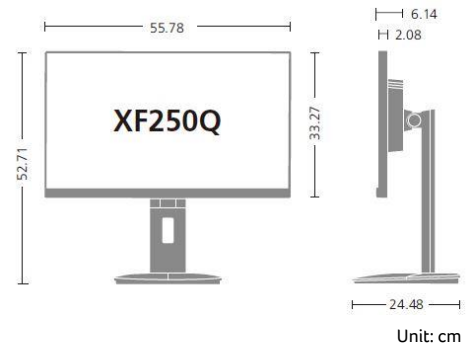

Specifications		
Model number	XF250Q C	
Color	Black	
Display	24.5" (16:9)	
Active display area	544x303mm	
Maximum resolution and refresh rate	1920 x 1080@240 Hz*	
Glare	No	
Panel type	TN	
Response time	1 ms (G to G)	
Contrast ratio (Native)	1000:1	
Brightness	400 cd/m²	
Viewing angle (CR=10)	170°(H), 160°(V)	
Colors	16.7 million	
Bits	8 bit	
Color Saturation	72% NTSC	
Input signal	1HDMI1.4+1HDMI2.0+1DisplayPort1.2+SPK +Audio out	
Speaker	2Wx2	
Tilt / Swivel / Height adjustment	-5°~ 35° / +/- 60° / 150mm	
Power supply (100V-240V)	Internal (100V – 240 V)	
VESA Wall mount	100 x 100mm	
Power consumption (ENERGY STAR®)	Off	0.19W
	Sleep	0.29W
	On	19.57W

Feature Highlights

Perfect gaming features

- 1920 x 1080 resolution
- NVIDIA® G-SYNC® Compatible / AdaptiveSync technology
- Up to 240Hz refresh rate
- 1ms response time

Viewing comfort with EyeProtect technology

- Flicker-less technology
- Blue-light filter technology
- Low dimming technology
- ComfyView display

Ergo & ZeroFramedesign

- ErgoStand design
- ZeroFrame design

NVIDIA® G-SYNC® Compatible / AdaptiveSync technology

Get a seamless, tear-free gaming experience and smooth, responsive visuals with this certified NVIDIA® G-SYNC® Compatible / Adaptive-Sync monitor. The display enables Variable Refresh Rates (VRR) by default on NVIDIA GeForce® GTX 10-Series and RTX® 20-Series graphics cards.

Refresh Rate

240Hz refresh rate

The 240Hz* refresh rate speeds up the frames per second to deliver an ultra-smooth 2D motion scenes. With a rapid refresh rate of 240Hz, Acer Gaming Monitors shorten the time it takes for frame rendering, lower input lag and provide gamers an excellent in-game experience.

Response Time

1ms response time

Fast response time of 1ms GTG(Gray to Gray) enhanced gamers' in-game experience. No matter the fast-moving action or any dramatic transitions will be all rendered smoothly without annoying effects of smearing or ghosting through Acer gaming monitors.

Flickerless

Flicker-less technology

Acer Flicker-less monitors can eliminate annoying screen flicker, and provide comfortable viewing experience

About Acer

Established in 1976, Acer is an information and communication technology company dedicated to the research, design, marketing, sale and support of innovative products that enhance people's lives. Acer's green supply chain delivers environmentally friendly PCs, displays, projectors, servers, tablets and smartphones — tools our customers need to explore beyond limits and experience more. Ranked No. 3 for notebooks globally (IDC 2012), Acer employs 8,000 people, and 2012 revenues reached US$14.7 billion. Please visit www.acer.com for more information.
© 2014 Acer Inc. All rights reserved. Acer and the Acer logo are registered trademarks of Acer Inc. Other trademarks, registered trademarks, and/or service marks, indicated or otherwise, are the property of their respective owners.